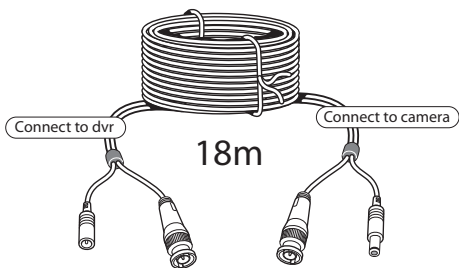

CCTV Camera

SV-ABFX-W-2

Manual

CCTV Kamera
CCTV de interior
Camera CCTV
Caméra CCTV

Part of ASSA ABLOY

i Support

i Manual

www.yalehome.com/doc
www.yalehome.com/manuals