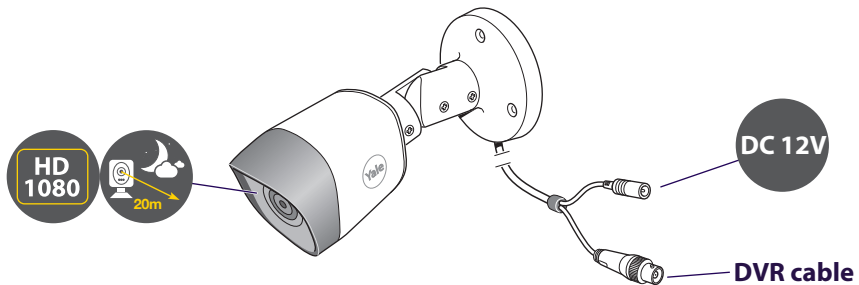

CCTV Camera

SV-ABFX-W-2

Manual

CCTV Kamera
CCTV de interior
Camera CCTV
Caméra CCTV

Part of ASSA ABLOY

i Support

i Manual

www.yalehome.com/doc
www.yalehome.com/manuals