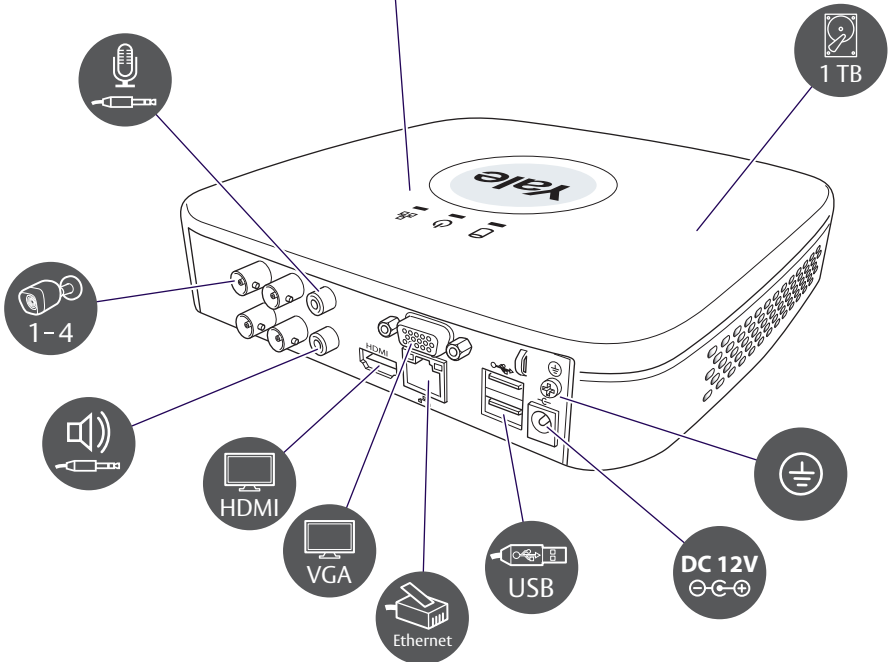

2x

	HDD		
			
	Power		OFF
			ON
	Network		
			

1

2

3

4

5

6