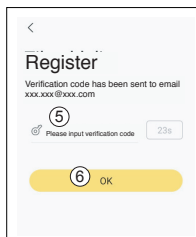

### App Log-in page:

Initial setup:

- 1) Click Register

This will be your opening page, after you have registered in steps 2) to 6).

### Email Register page:

Initial setup:

- 2) Enter email
  - 3) Enter password
  - 4) Click **Verification code** (Verification code will be sent to you by email)
  - 5) Insert received Verification code
  - 6) Click **OK**
- This will take you back to.