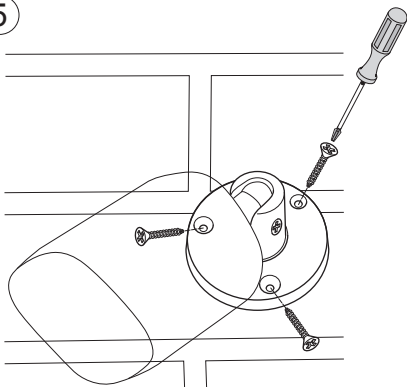

2x

	HDD		
			
	Power		OFF
			ON
	Network		
			

1

2

3

4

5

6