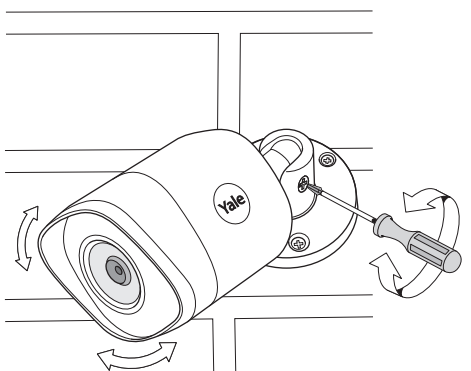

2x

	HDD		
			
	Power		OFF
			ON
	Network		
			

1

2

3

4

5

6